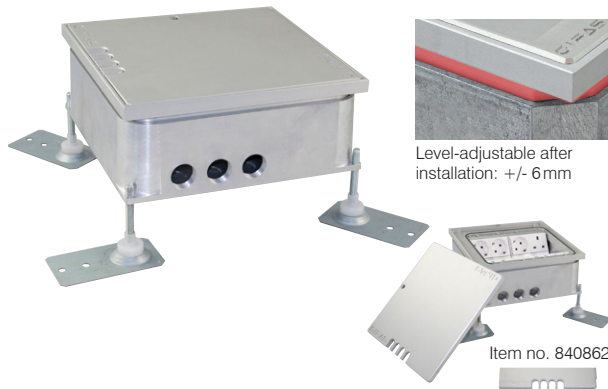

FONTO 8301

Floor socket outlet with removable cover, level-adjustable frame and 4×cable outlet
(Levelling support available optionally)

Technical data

Dimensions (l×w×h): 240×240×95 mm
 Mounting depth: ca. 95 mm (standard version)
 – level-adjustable: 90 - 100 mm
 – with levelling support: 125 - 165 mm
 – mit threaded pin extension: 125 - 265 mm
 Material: aluminum natural (salt- and seawater-proof)
 IP Protection class:
 – in closed mode: IP65, suitable for cleaning with wet sweepers
 – plugged in mode: IP20, only dry cleaning
 Deckel: cover removable
 Verschlussart: snap lock/screw
 Cable outlet: yes
 Load capacity:
 – in closed mode: 2t (20kN)
 Feed-in cable: 3× back M25
 Level-adjustable after installation: yes (+/-6 mm)
 Levelling support: yes (optionally)

Remarks / Features

- Level-adjustable frame (+/- 6 mm) in the offset position for simple adjustment to the finished floor level
- for 8×mounting socket insert 45×45×4 mm (e.g. T23, Schuko, RJ45 cat6a, TV, HDMI, USB etc.)
- 6×centre punch marks for additional holes in the bottom of the housing
- suitable for drive-over in close mode

Levelling feet are only used for setting the floor socket outlet. load capacity / stability is only obtained by backfilling the floor socket outlet with stable material (mortar, concrete...).

Item no.	Description	Equipment
✓ 840845	FONTO 8301 Floor socket outlet with cover and cable outlet, 240×240×95 mm, closed IP65, aluminium natural , level-adjustable +/- 6 mm	without equipment
✓ 210644	FONTO 8301 Floor socket outlet with cover and cable outlet, 240×240×95 mm, closed IP65, aluminium natural , level-adjustable +/- 6 mm	8×T23
210645	FONTO 8301 Floor socket outlet with cover and cable outlet, 240×240×95 mm, closed IP65, aluminium natural , level-adjustable +/- 6 mm	8×Schuko
210646	FONTO 8301 Floor socket outlet with cover and cable outlet, 240×240×95 mm, closed IP65, aluminium natural , level-adjustable +/- 6 mm	8×British Standard (2×13 A)