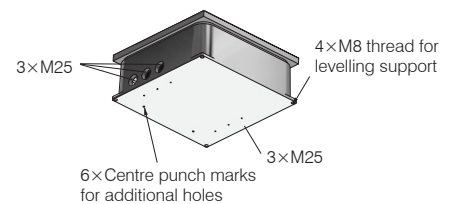

FONTO 8301

Floor socket outlet with removable cover, level-adjustable frame and 4×cable outlet
(Levelling support available optionally)

Technical data

Dimensions (l×w×h): 240×240×95 mm
Mounting depth: ca. 95 mm (standard version)
– level-adjustable: 90 - 100 mm
– with levelling support: 125 - 165 mm
– mit threaded pin extension: 125 - 265 mm
Material: aluminum natural (salt- and seawater-proof)
IP Protection class:
– in closed mode: IP65, suitable for cleaning with wet sweepers
– plugged in mode: IP20, only dry cleaning
Deckel: cover removable
Verschlussart: snap lock/screw
Cable outlet: yes
Load capacity:
– in closed mode: 2t (20kN)
Feed-in cable: 3× back M25
Level-adjustable after installation: yes (+/-6 mm)
Levelling support: yes (optionally)

Remarks / Features

- Level-adjustable frame (+/- 6 mm) in the offset position for simple adjustment to the finished floor level
- for 8×mounting socket insert 45×45×4 mm (e.g. T23, Schuko, RJ45 cat6a, TV, HDMI, USB etc.)
- 6×centre punch marks for additional holes in the bottom of the housing
- suitable for drive-over in close mode

Levelling feet are only used for setting the floor socket outlet. load capacity / stability is only obtained by backfilling the floor socket outlet with stable material (mortar, concrete...).