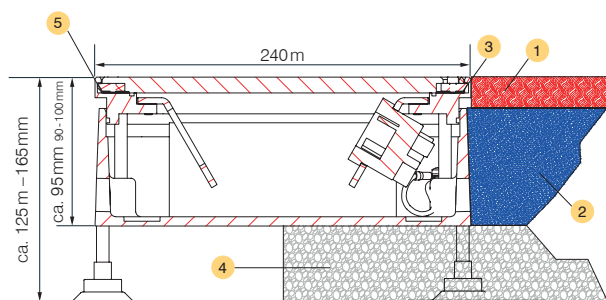

FONTO 8301

Floor socket outlet with removable cover, level-adjustable frame and 4×cable outlet
(Levelling support available optionally)

Technical data

Dimensions (l×w×h): 240×240×95 mm
 Mounting depth: ca. 95 mm (standard version)
 – level-adjustable: 90 - 100 mm
 – with levelling support: 125 - 165 mm
 – mit threaded pin extension: 125 - 265 mm
 Material: aluminum natural (salt- and seawater-proof)
 IP Protection class:
 – in closed mode: IP65, suitable for cleaning with wet sweepers
 – plugged in mode: IP20, only dry cleaning
 Deckel: cover removable
 Verschlussart: snap lock/screw
 Cable outlet: yes
 Load capacity:
 – in closed mode: 2t (20kN)
 Feed-in cable: 3× back M25
 Level-adjustable after installation: yes (+/-6 mm)
 Levelling support: yes (optionally)

Remarks / Features

- Level-adjustable frame (+/- 6 mm) in the offset position for simple adjustment to the finished floor level
- for 8×mounting socket insert 45×45×4 mm (e.g. T23, Schuko, RJ45 cat6a, TV, HDMI, USB etc.)
- 6×centre punch marks for additional holes in the bottom of the housing
- suitable for drive-over in close mode

Levelling feet are only used for setting the floor socket outlet. load capacity / stability is only obtained by backfilling the floor socket outlet with stable material (mortar, concrete...).

Item no.	Description	Equipment
✓ 840845	FONTO 8301 Floor socket outlet with cover and cable outlet, 240×240×95 mm, closed IP65, aluminium natural , level-adjustable +/- 6 mm	without equipment
✓ 210644	FONTO 8301 Floor socket outlet with cover and cable outlet, 240×240×95 mm, closed IP65, aluminium natural , level-adjustable +/- 6 mm	8×T23
210645	FONTO 8301 Floor socket outlet with cover and cable outlet, 240×240×95 mm, closed IP65, aluminium natural , level-adjustable +/- 6 mm	8×Schuko
210646	FONTO 8301 Floor socket outlet with cover and cable outlet, 240×240×95 mm, closed IP65, aluminium natural , level-adjustable +/- 6 mm	8×British Standard (2×13 A)